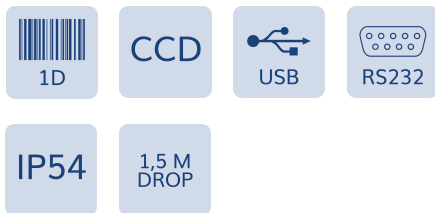

HR1550-30 Wahoo

Handheld Barcode Scanner

Features

◆ Data acquisition.

HR1550-30 1D handheld bar code scanner is the corded model of HR15 series. It can read most of the 1D barcodes, including PDF417 and MicroPDF417 stacked 2D barcodes. This model supports standard RS-232 / USB /

◆ PS2 PC interfaces.

Multiple interfaces.

The HR1550-30 model supports standard RS-232 / USB / PS2 PC interfaces.

◆ Lightweight ergonomic design.

Easy to hold regardless of hand size; reduces fatigue; enables all day scanning comfort to protect productivity in scan-intensive applications.

Handheld Barcode Scanner

Performance	Light Source	620nm visible red LED
	Scan Pattern	CCD linear image
	Symbologies	Code128, EAN-13, EAN-8, Code39, UPC-A, UPC-E, Codabar, Interleaved 2 of 5, ISBN, Code 93, UCC/EAN-128, GS1 Databar, PDF417, MicroPDF417, etc.
	Resolution	≥ 4mil
	Scan Angle	42°
	Reading Angle	42°
	Scan Rate	300 scans per second
	Minimum Symbol Contrast	25%
	Reminder	Beep and LED indicator
	Interface	RS-232, USB 1.1, PS2
Mechanical/ Electrical	Dimensions	113.5 x 73 x 159 mm
	Weight	152g
	Power Adaptor	Output: DC5V, ≥1.5A, Input: AC 100~240V, 50~60Hz
Environmental	Operating Temperature	-10°C to 50°C (14°F to 122°F)
	Storage Temperature	-20°C to 60°C (-4°F to 140°F)
	Humidity	0 to 95% (non-condensing)
	Drop	1.5m drop to concrete
Certifications	FCC Part15 Class B, CE EMC Class B, CCC	